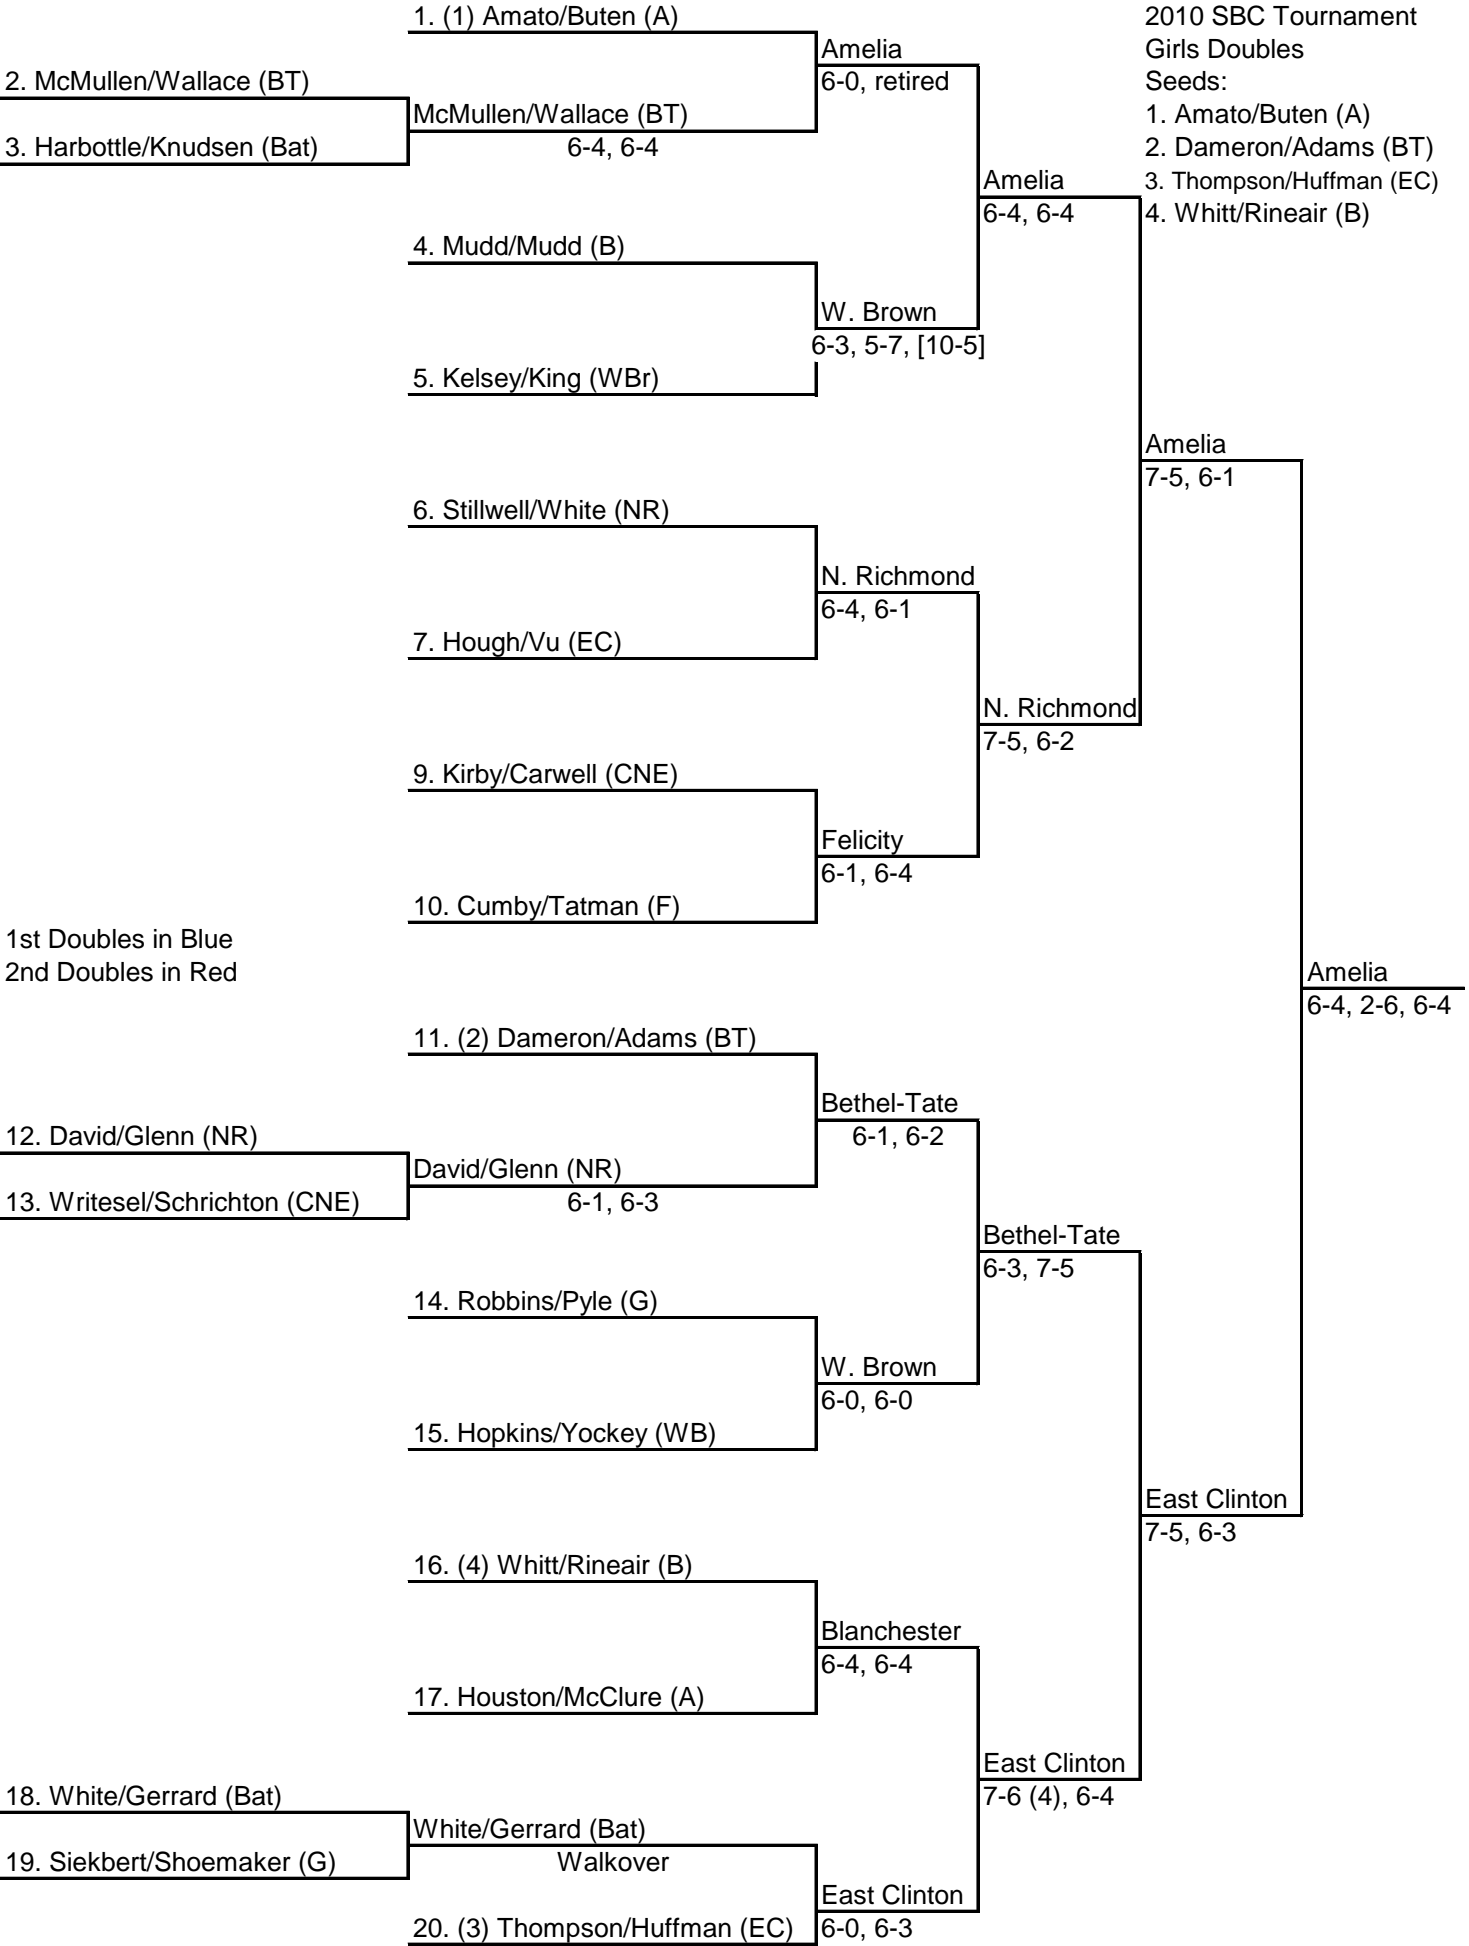

2010 SBC Tournament
Girls Singles
Seeds:
1. Amber Boris (EC)
2. Hannah Fulks (A)
3. Morgan Wright (WB)
4. Clare Schaljo (BT)

2010 SBC Tournament
Girls Doubles

- Seeds:
 1. Amato/Buten (A)
 2. Dameron/Adams (BT)
 3. Thompson/Huffman (EC)
 4. Whitt/Rineair (B)

1st Doubles in Blue
2nd Doubles in Red